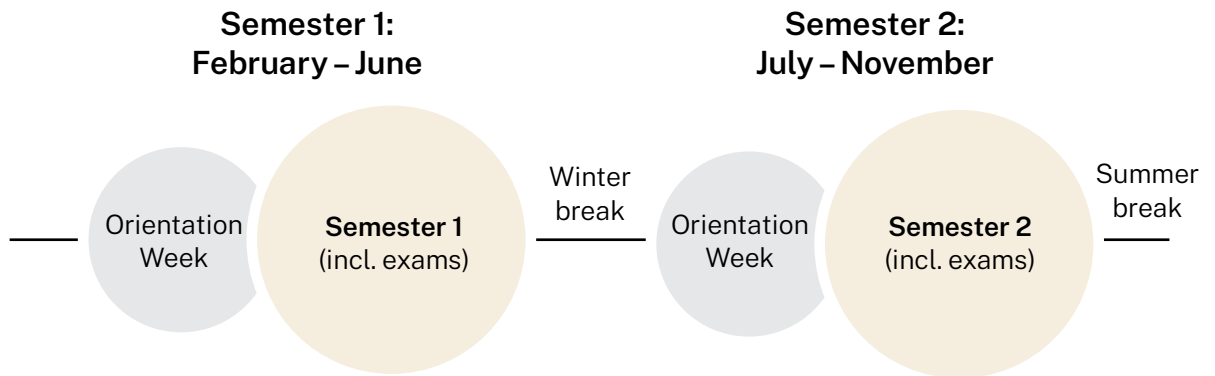

Australian
National
University

INBOUND STUDY ABROAD

Fact sheet 2024 – 2025

University calendar dates

ANU calendar: <http://www.anu.edu.au/directories/university-calendar>

Nomination and application dates

Eligibility for study abroad

Arrival information

Suggested arrival dates	Early February (for Semester 1) and early July (for Semester 2)
Minimum length of study abroad	1 semester
Maximum length of study abroad	2 semesters

Courses and grading