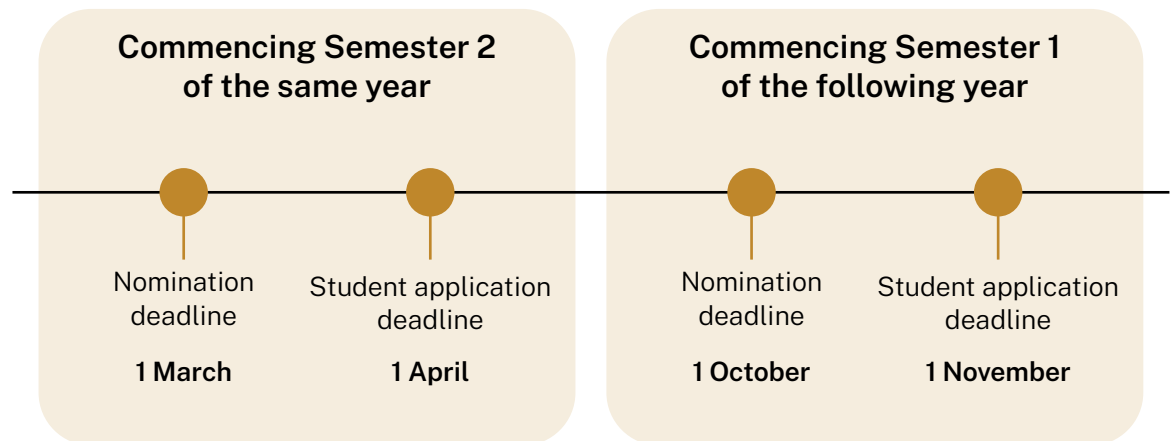

Australian
National
University

INBOUND STUDY ABROAD

Fact sheet 2024 – 2025

University calendar dates

ANU calendar: <http://www.anu.edu.au/directories/university-calendar>

Nomination and application dates

Eligibility for study abroad

Arrival information

Suggested arrival dates	Early February (for Semester 1) and early July (for Semester 2)
Minimum length of study abroad	1 semester
Maximum length of study abroad	2 semesters

Courses and grading