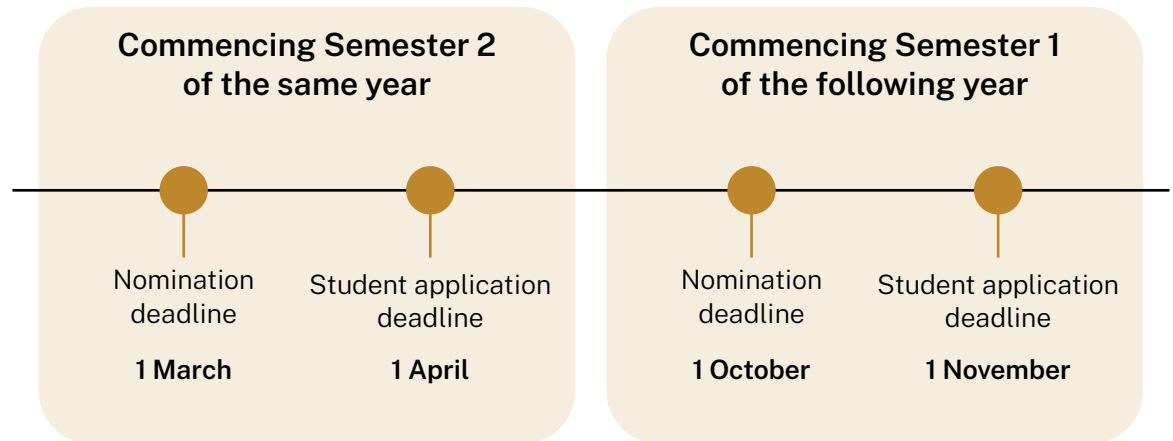

Australian
National
University

INBOUND STUDY ABROAD

Fact sheet 2024 – 2025

University calendar dates

ANU calendar: <http://www.anu.edu.au/directories/university-calendar>

Nomination and application dates

Eligibility for study abroad

Arrival information

Suggested arrival dates	Early February (for Semester 1) and early July (for Semester 2)
Minimum length of study abroad	1 semester
Maximum length of study abroad	2 semesters

Courses and grading