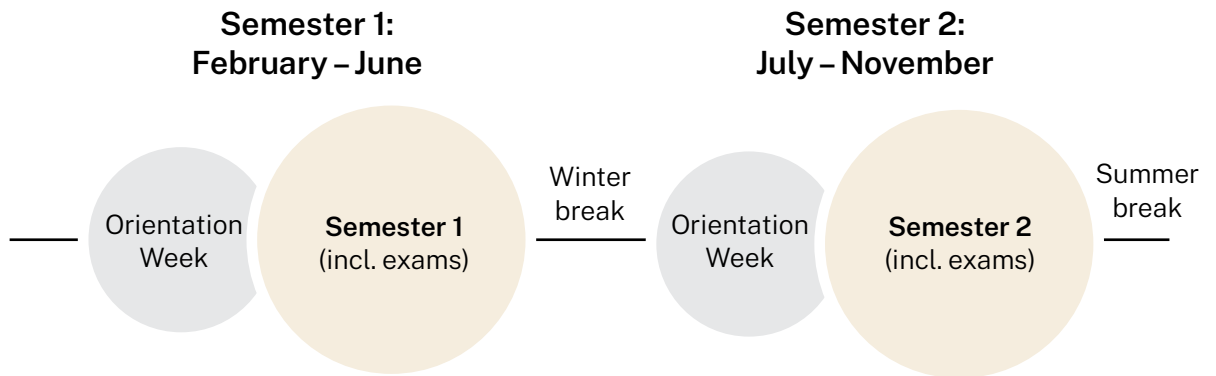

Australian
National
University

INBOUND STUDY ABROAD

Fact sheet 2024 – 2025

University calendar dates

ANU calendar: <http://www.anu.edu.au/directories/university-calendar>

Nomination and application dates

Eligibility for study abroad

Arrival information

Suggested arrival dates	Early February (for Semester 1) and early July (for Semester 2)
Minimum length of study abroad	1 semester
Maximum length of study abroad	2 semesters

Courses and grading